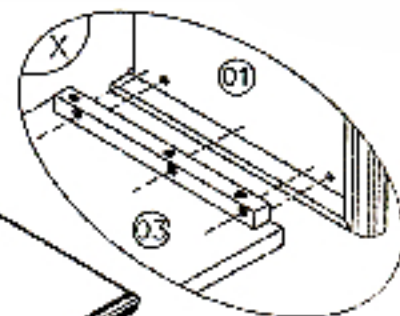

4 + 2 Drawers Chest

A	 WOODEN KNOB.	10
B	 SCREW 1.5/8" LONG	10

#4115